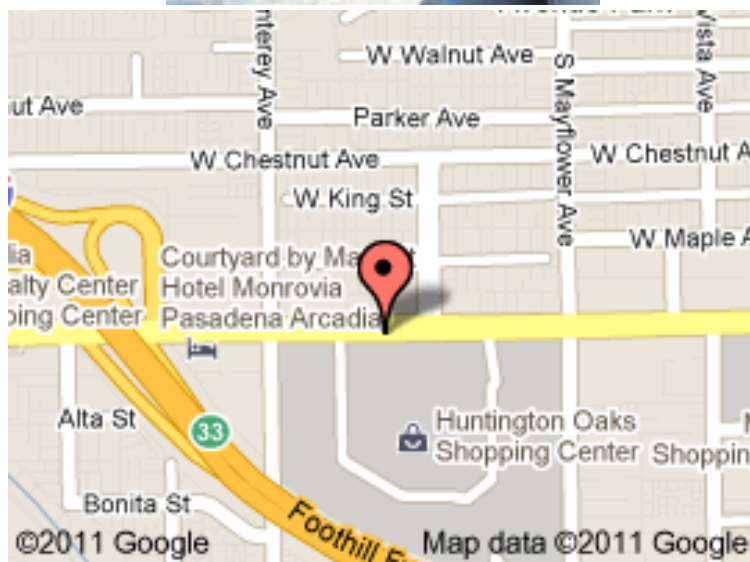

Round Table Pizza
Afterglow
626 w. Huntington Drive
Monrovia, CA 91016

**DIRECTIONS TO THE AFTERGLOW
FROM THE AUDITORIUM**

- Head north on Highland Avenue toward Huntington Drive – 0.2 miles
- Turn left at Huntington Drive – 2.6 miles
- Turn left at Alhambra Avenue – 52 ft.