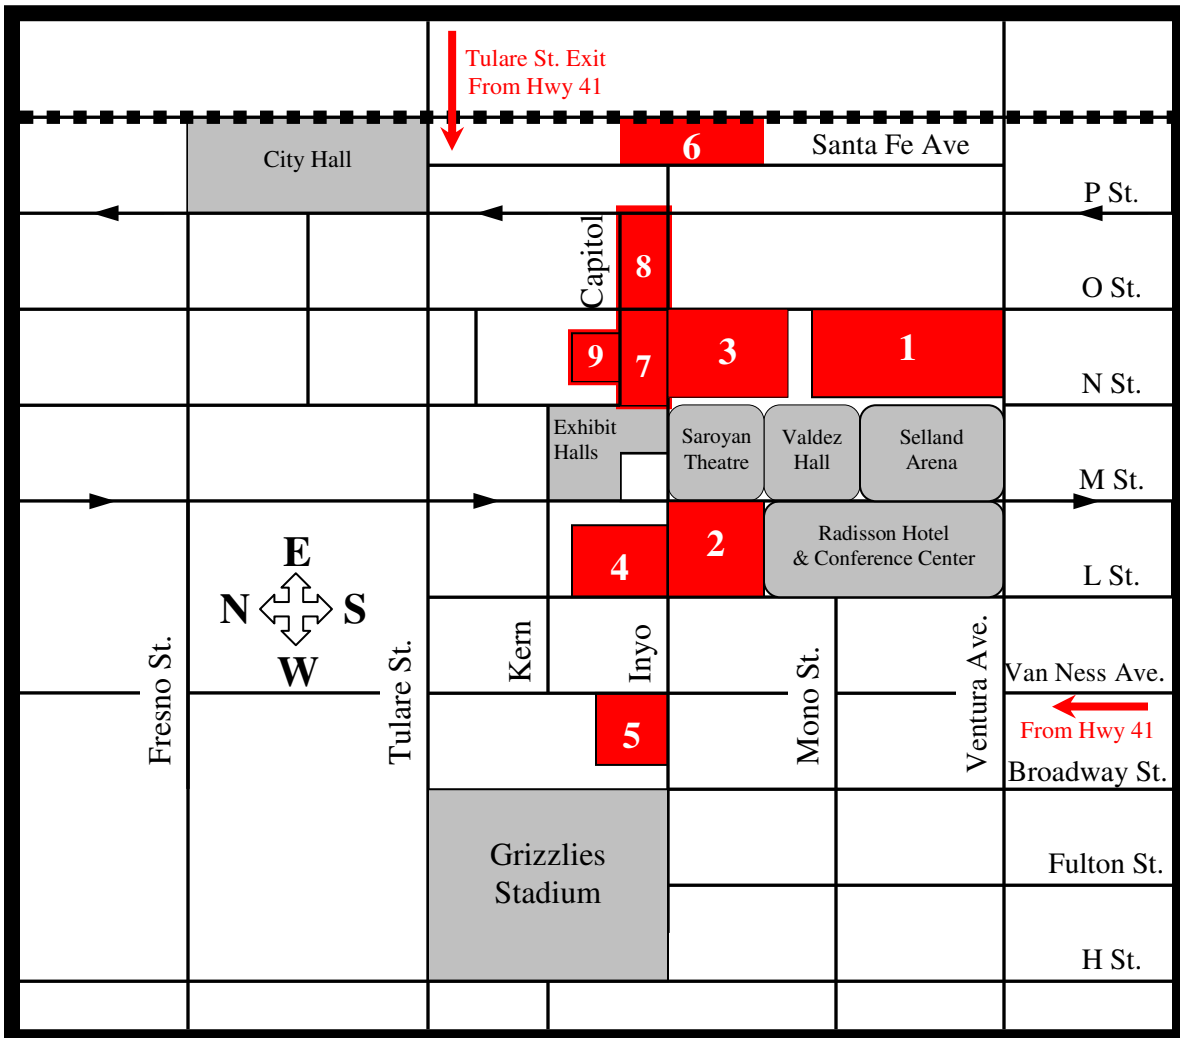

Fresno Convention & Entertainment Center

Parking

- 1- FCEC Parking Lot
- 2- FCEC/Radisson Garage
- 3- City of Fresno New Garage
- 4- Tower Garage
- 5- Spiral Garage
- 6- Santa Fe Lot
- 7 & 8- Civic Center Lots
- 9- Civic Center Lot

Entrance

- O St.
- L St.
- O St. & Inyo St.
- L St.
- Inyo St.
- Santa Fe Ave.
- Inyo St.
- Capitol St.

Exits to take from Highways

- | | |
|--------------------|-------------------------------------|
| Southbound Hwy. 41 | Tulare St., O St., or Van Ness Ave. |
| Southbound Hwy. 99 | Ventura Ave. |
| Northbound Hwy. 41 | Van Ness Ave. |
| Northbound Hwy. 99 | Ventura Ave. |

To avoid backup on O St. please consider using the Tulare St. or Van Ness Ave. exits from Hwy. 41