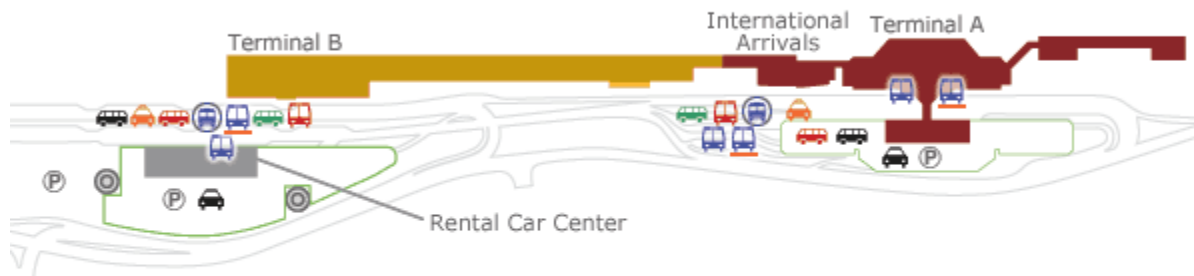

Airport Arrival (San Jose International)

The airport is 6.0 miles from the Headquarters Hotel / Venue.

Driving Directions from Airport to Headquarters Hotel (Marriott Santa Clara)

Head southeast on **Terminal Dr** toward **Airport Pkwy**. Continue onto **Airport Blvd**. Continue onto **Angelo Way**. Slight left at **Airport Blvd**. Slight left to stay on **Airport Blvd**. Slight right at **Skyport Dr**. Turn left to merge onto **CA-87 North** toward **US-101 North**. Take **exit 9B** on the left to merge onto **US-101 North** toward San Francisco. Take **exit 393** to merge onto **Great America Pkwy**. Turn right at **Hichborn Dr**. Turn left at **Freedom Cir**. Hotel is at 2700 Mission College Boulevard, Santa Clara, CA 95054 (408) 988-1500.

Airport Ground Transportation

Prices for Taxi and Door-to-Door Shuttles are estimated to range from \$15 to \$27 each way.

This map depicts the drop-off/ pick-up locations for all Ground Transportation at the Airport. See left menu for details.

Inter-terminal/Rental Car Shuttle	Long Term Parking Shuttle
Charters	Scheduled Buses
Door-to-Door Shuttles	Airport Flyer (VTA #10)
Limousines	Short-term Parking
Taxis	Alternate Passenger Drop-off/Pick-up
Offsite Courtesy Shuttles	Rental Car Center