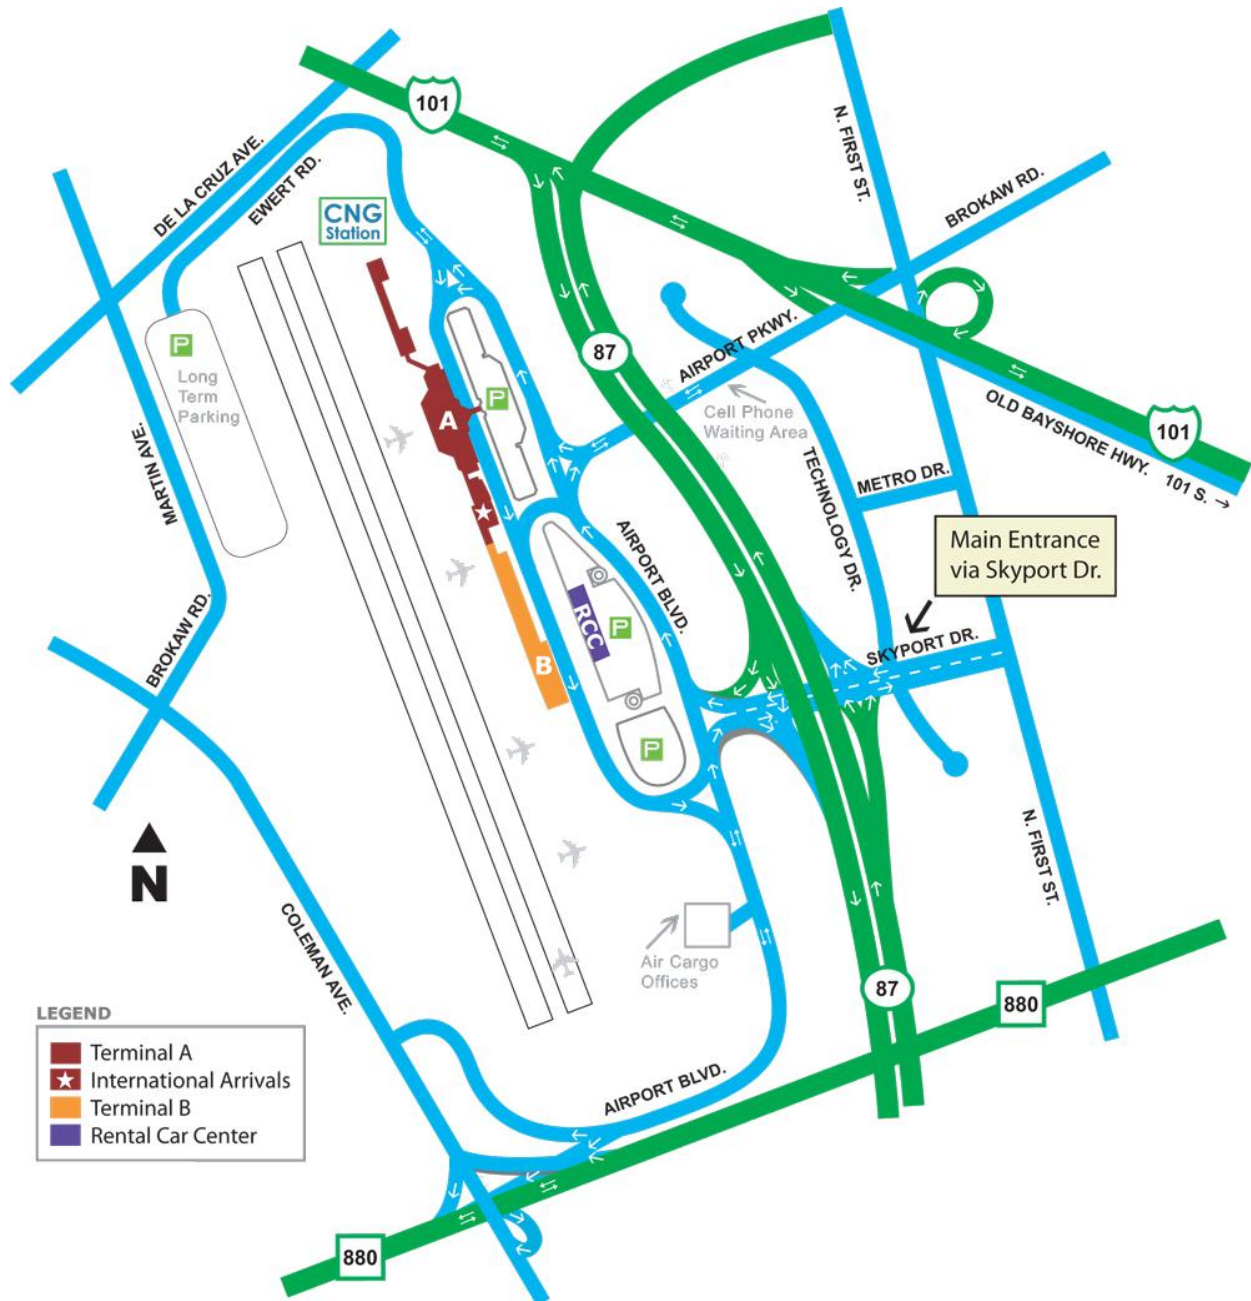

Airport Arrival (San Jose International)

The airport is 6.0 miles from the Headquarters Hotel / Venue.

Driving Directions from Airport to Headquarters Hotel (Marriott Santa Clara)

Head southeast on **Terminal Dr** toward **Airport Pkwy**. Continue onto **Airport Blvd**. Continue onto **Angelo Way**. Slight left at **Airport Blvd**. Slight left to stay on **Airport Blvd**. Slight right at **Skyport Dr**. Turn left to merge onto **CA-87 North** toward **US-101 North**. Take **exit 9B** on the left to merge onto **US-101 North** toward San Francisco. Take **exit 393** to merge onto **Great America Pkwy**. Turn right at **Hichborn Dr**. Turn left at **Freedom Cir**. Hotel is at 2700 Mission College Boulevard, Santa Clara, CA 95054 (408) 988-1500.

Airport Ground Transportation

Prices for Taxi and Door-to-Door Shuttles are estimated to range from \$15 to \$27 each way.

This map depicts the drop-off/ pick-up locations for all Ground Transportation at the Airport. See left menu for details.

Inter-terminal/Rental Car Shuttle	Long Term Parking Shuttle
Charters	Scheduled Buses
Door-to-Door Shuttles	Airport Flyer (VTA #10)
Limousines	Short-term Parking
Taxis	Alternate Passenger Drop-off/Pick-up
Offsite Courtesy Shuttles	Rental Car Center