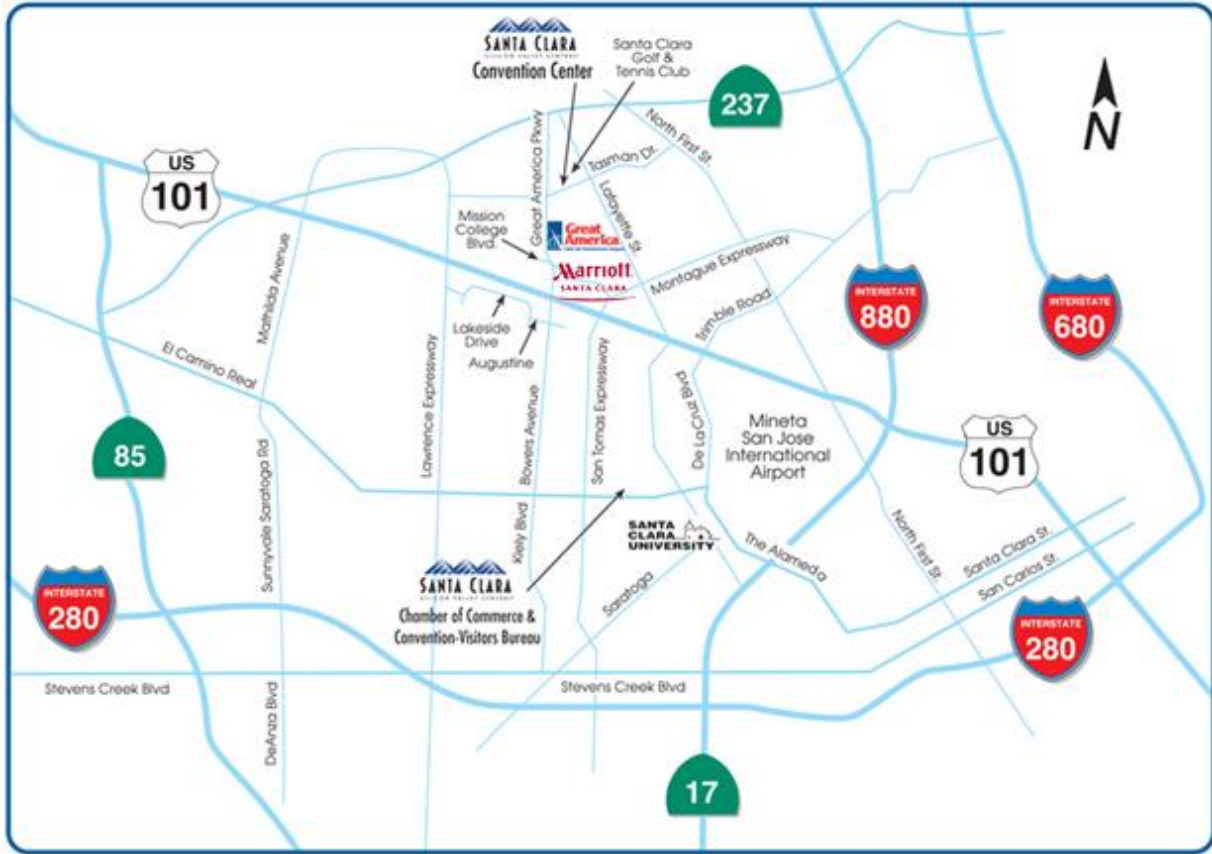

### Santa Clara Convention Center Location

Santa Clara Convention Center is located at 5001 Great America Parkway Santa Clara, CA 95054, just off Highway 101 near San Jose. We are just a short hop from San Jose International Airport (SJC), a mere 30 minutes from San Francisco International Airport (SFO), and less than 40 minutes from Oakland International Airport (OAK). See the driving directions below, or use Google Maps.

**From San Francisco International Airport (Interstate 101 South)** Follow San Francisco Int'l. Airport's exit signs to I-101 South towards San Jose. Take I-101 South approximately 30-40 minutes and exit at Great America Pkwy. Turn left at Great America Pkwy. The Convention Center is at Great America Pkwy. and Tasman Ave. You can find the Convention Center Parking Garage by exiting Great America Pkwy. at the Hyatt Regency's 2nd driveway at Bunker Hill Rd. Convention Center parking is FREE.

**From Oakland International Airport (Interstate 880 South)** Exit Oakland Int'l. Airport and take Hegenberger Rd. to I-880 South towards San Jose. Take I-880 approximately 30-40 minutes to Highway 237 towards Mountain View. Follow Highway 237 to Great America Pkwy. exit. Turn left on Great America Pkwy. The Convention Center is at Great America Pkwy. and Tasman Ave. You can find the Convention Center Parking Garage by exiting off Great America Pkwy. at the Hyatt Regency's 2nd driveway at Bunker Hill Rd. Convention Center parking is FREE.